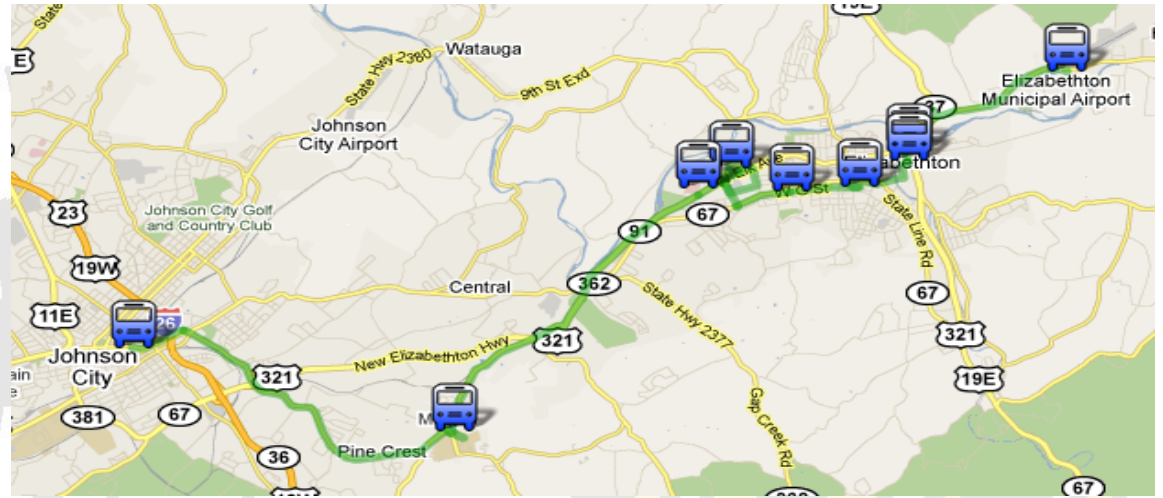

## Serves:

- Elizabethton
- Workforce Development
- Food City
- Courtyard Apts
- Health Department
- Daytona Apts
- Wal-Mart
- Sycamore Shoals Hospital
- Milligan College
- JC Transit
- Greyhound

*Join The Crowd...Ride*

# Map and Stop Locations...Green Route...Elizabethton

Stop #		Stop Times				
1	Workforce Dev Complex	6:40 AM	9:00 AM	11:20 AM	1:40 PM	4:00 PM
2	Food City	6:50 AM	9:10 AM	11:30 AM	1:50 PM	4:10 PM
3	Courtyard Apts	6:55 AM	9:05 AM	11:35 AM	1:55 PM	4:15 PM
4	Health Department	7:00 AM	9:10 AM	11:40 AM	2:00 PM	4:20 PM
5	Daytona Apts	7:05 AM	9:15 AM	11:45 AM	2:05 PM	4:25 PM
6	Wal-Mart	7:15 AM	9:25 AM	11:55 AM	2:15 PM	4:35 PM
7	Sycamore Shoals Hospital	7:20 AM	9:30 AM	12:00 PM	2:20 PM	4:40 PM
8	Milligan College	7:25 AM	9:35 AM	12:05 PM	2:25 PM	4:45 PM
9	Johnson City Transit Greyhound	7:35 AM	9:55 AM	12:15 PM	2:35 PM	4:55 PM

9	Johnson City Transit Greyhound	7:50 AM	10:10 AM	12:30 PM	2:50 PM	5:30 PM
8	Milligan College	8:00 AM	10:20 AM	12:40 PM	3:00 PM	5:40 PM
7	Sycamore Shoals Hospital	8:05 AM	10:25 AM	12:45 PM	3:05 PM	5:45 PM
6	Wal-Mart	8:10 AM	10:30 AM	12:50 PM	3:10 PM	5:50 PM
5	Daytona Apts	8:20 AM	10:40 AM	1:00 PM	3:20 PM	6:00 PM
4	Health Department	8:25 AM	10:45 AM	1:05 PM	3:25 PM	6:05 PM
3	Courtyard Apts	8:30 AM	10:50 AM	1:10 PM	3:30 PM	6:10 PM
2	Food City	8:35 AM	10:55 AM	1:15 PM	3:35 PM	6:15 PM
1	Workforce Dev Complex	8:45 AM	11:05 AM	1:25 PM	3:45 PM	6:25 PM

Stop #	Location
1	Workforce Development Complex
2	Food City
3	Courtyard Apartments
4	Health Department
5	Daytona Apartments
6	Wal-Mart
7	Sycamore Shoals Hospital
8	Milligan College
9	Johnson City Transit/Greyhound